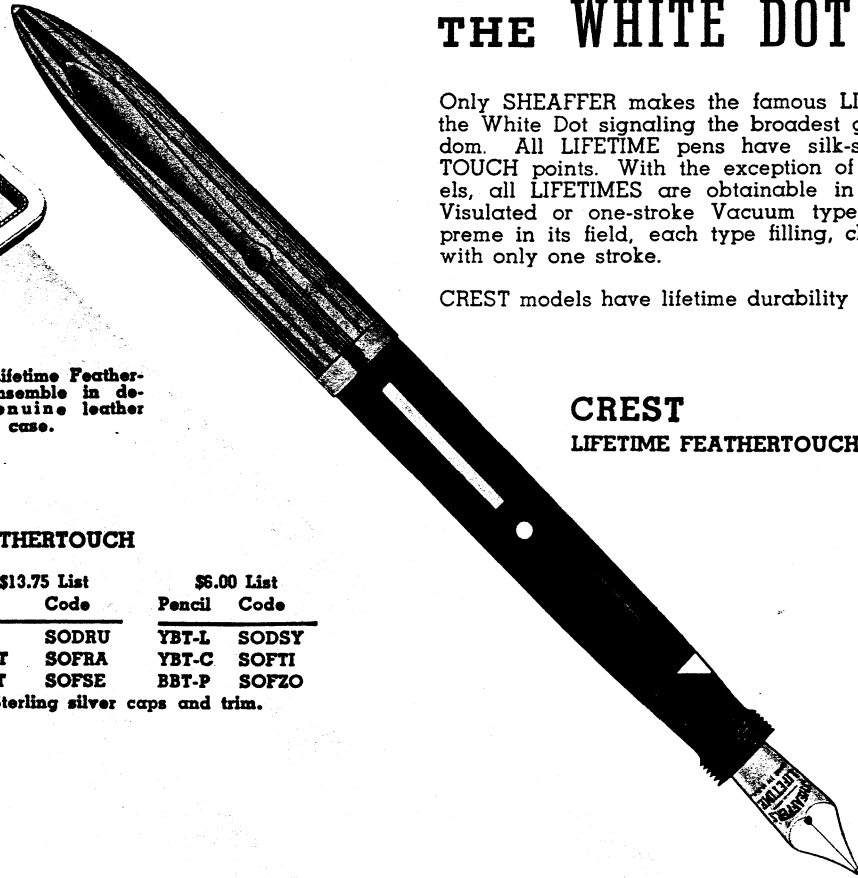

CREST Lifetime Feather-touch ensemble in deluxe, genuine leather case.

CREST
LIFETIME FEATHERTOUCH

CREST LIFETIME FEATHERTOUCH

Visulated—(Lever Style)

Color	$19.75 List		$13.75 List		$6.00 List	
	Ensemble	Code	Pen	Code	Pencil	Code
Black	2YL2	SODPO	47T	SODRU	YBT-L	SODSY
Golden Brown	2YC2	SOFMU	C47T	SOFRA	YBT-C	SOFTI
*Gray Pearl	2BP2	SOFYG	P47T	SOFSE	BBT-P	SOFZO

*All Gray Pearl models supplied with Sterling silver caps and trim.